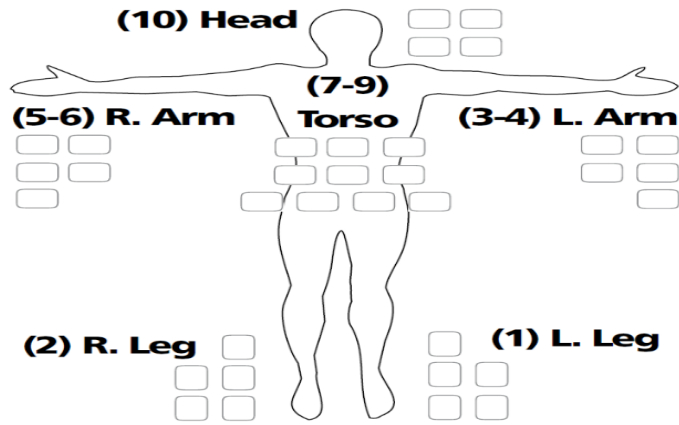

Willpower	8 (8)

Misc Stats	
Contacts	0 D
Wealth	0 D

Body	10D
Athletics	10D
Block	10D
Brawling	10D
Endurance	10D
Melee Weapon (Type)	10D
Melee Weapon (Type)	10D
Melee Weapon (Type)	10D
_____	10D
_____	10D

Coordination	4D
Dodge	4D
Driving (Type)	4D
Driving (Type)	4D
Ranged Weapon (Type)	4D
Ranged Weapon (Type)	4D
Ranged Weapon (Type)	4D
Stealth	4D
_____	4D
_____	4D

Sense	4D
Empathy	4D
Perception	4D
Scrutiny	4D
_____	4D
_____	4D

God Form [2HD]
Using this power turns you into an 8' tall god-like man with flowing hair, perfect physique and a slightly glowing aura which is only perceptible in dark or shadowy positions.

Hellfire Blast [7D, 3WD]
When in God Form, you are able to project powerful blasts of blinding energy, engulfing a foe entirely.

I'm a God! [1D, 1WD]

Mind	4D
First Aid	4D
Knowledge (Type)	4D
Knowledge (Type)	4D
Language (Type)	4D
Language (Type)	4D
Medicine	4D
Navigation	4D
Research	4D
Security Systems	4D
Streetwise	4D
Survival	4D
Tactics	4D
_____	4D
_____	4D

Charm	4D
Lie	4D
Performance (Type)	4D
Persuasion	4D
_____	4D
_____	4D

Command	4D
Interrogation	4D
Intimidation	4D
Leadership	4D
Stability	5D + 1WD
_____	4D
_____	4D

Golden Skin [8HD]
When in God Form, you are protected with Godlike skin, which is capable of deflecting attacks

Immunity to Natural Phenomenon [2HD]
When in God Form, you do not suffer from cold, heat, you do not need to breath, and can even survive in the vacuum of space, or the heart of a volcano.

Powers / Miracles
God Form [2HD] Useful [1/2/4] * Endless * Self Only * Go Last
Golden Skin [8HD] Defends [5/10/20] * Endless * Interference * Attached (Miracle/Skill) * Obvious
Hellfire Blast [7D, 3WD] Attacks [1/2/4] * Engulf * Obvious * Attached (Miracle/Skill)
Immunity to Natural Phenomenon [2HD] Useful [2/4/8] * Endless * Variable Effect * Attached (Miracle/Skill) * Self Only * If/Then * If/Then
Power of a God [5D] Body [2/4/8] * Booster * Attached (Miracle/Skill) * Obvious
I'm a God! [1D, 1WD] Stability [1/2/4]

Power of a God [5D]
When in God Form, your physical prowess is unmatched. Your muscles rip beneath the skin, obviously a creature of immeasurable might. Lift: 128 tons. Throw 16 tons, 10m. Shocking/Killing Damage. Sprint: 120mph/50kph. Jump: 40m across, 10m high.