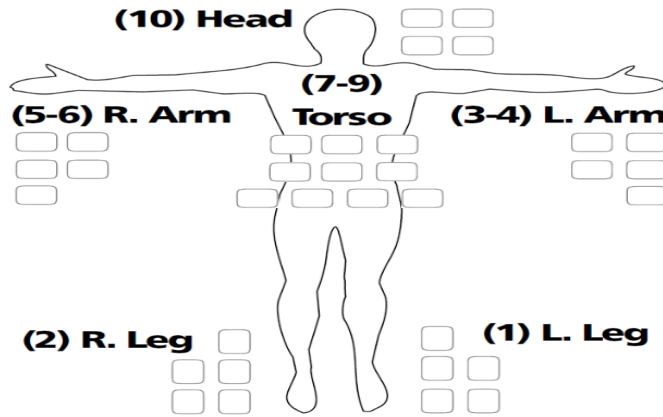

Name	Augur
Cost	256 (256)

Source	
Permission	
Intrinsics	

Willpower	6 (6)

Misc Stats	
Contacts	0 D
Wealth	0 D

Body		4D
Athletics		4D
Block		4D
Brawling		4D
Endurance		4D
Melee Weapon (Type)		4D
Melee Weapon (Type)		4D
Melee Weapon (Type)		4D
_____		4D
_____		4D

Coordination		4D
Dodge		4D
Driving (Type)		4D
Driving (Type)		4D
Ranged Weapon (Type)		4D
Ranged Weapon (Type)		4D
Ranged Weapon (Type)		4D
Stealth		4D
_____		4D
_____		4D

Sense		10D
Empathy		10D
Perception		10D + 2WD
Scrutiny		10D + 2WD
_____		10D
_____		10D

Hypersense & Clairvoyance	[5D]
You not only have superior senses, but you can project them, or move them at great range. Your senses allow for all spectrums, from ultraviolet to subsonic to micro vision, etc. If you can dream it, you can do it (as a sense), and project it.	

Awareness	[2WD]

Mind		5D
First Aid		5D
Knowledge (Type)		5D
Knowledge (Type)		5D
Language (Type)		5D
Language (Type)		5D
Medicine		5D
Navigation		5D
Research		7D
Security Systems		5D
Streetwise		5D
Survival		5D
Tactics		5D
_____		5D
_____		5D

Charm		3D
Lie		3D
Performance (Type)		3D
Persuasion		3D
_____		3D
_____		3D

Command		3D
Interrogation		3D
Intimidation		3D
Leadership		3D
Stability		3D + 2WD
_____		3D
_____		3D

Teleport Self	[10HD]
Sometimes, when projecting your senses, you can move your body to your senses, rather than return your senses to your body. You can teleport a distance of up to 5000km, however, you can only teleport to a place you can see through your Clairvoyance.	

Researcher	[2D]

Powers / Miracles	
Hypersense & Clairvoyance	[5D]
Sense	
* Booster	
* Power Capacity (Range)	
* Power Capacity (Speed)	
* Variable Effect	
* If/Then	
* If/Then	
Teleport Self	[10HD]
Useful	
* Booster	
* Booster	
* Booster	
* Self Only	
* Attached (Miracle/Skill)	
Awareness	[2WD]
Perception	
Scrutiny	
Stability	
Researcher	[2D]
Research