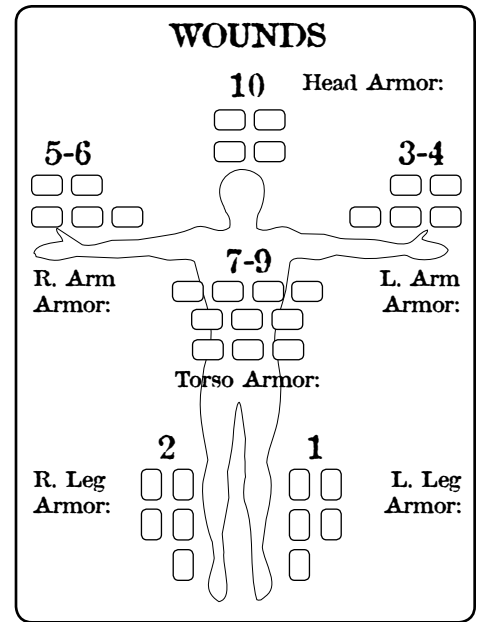

TOG Commando Personnel Sheet

Name/Alias: Clyde Moreland, AKA The Indestructible Man
 Sex: M Nation/Ethnicity American Ht: 6'0" Wt: 170 lbs
 Age: _____ Date of Birth _____ Date of manifestation: _____
 Rank: Captain (U.S. Army)/Ensign (Navy) TOG#: 1
 Motivation: To receive accolades for his ability.

Brains Body
 Command Coordination
 Cool Sense
 Base Will

SKILLS	Attribute	Dice Pool	Mental Stability	3d	/	8d
Bazooka	1d	/ 3d	Mortar	1d	/	2d
Bluff	2d	/ 7d	Navigation (Land)	2d	/	3d
Brawling	3d	/ 5d	Navigation (Sea)	2d	/	3d
Climb	1d	/ 3d	Pistol	2d	/	4d
Cryptography	1d	/ 2d	Radio Operation	1d	/	2d
Endurance	1d	/ 3d	Rifle	2d	/	4d
Explosives	2d	/ 3d	Stealth	2d	/	4d
Forward Observer	1d	/ 2d	Submachine Gun	3d	/	5d
Grenade	2d	/ 4d	Swim	2d	/	4d
Inspire	5d	/ 10d	Survival	2d	/	3d
Knife Fighting	1d	/ 3d	Tactics	2d	/	3d
Leadership	1d	/ 6d			/	
Machine Gun	1d	/ 3d			/	
Map Reading	1d	/ 2d			/	